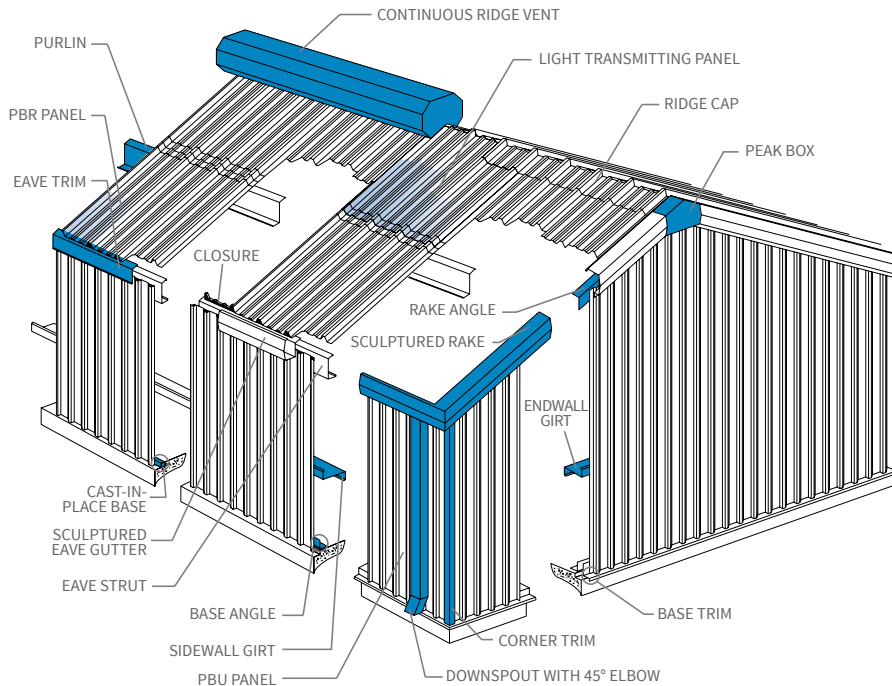

CLASSIC GREEN**

AVAILABLE ACCESSORIES

- Hat and Channel Sections
- Light Transmitting Panels
- Vents
- Roof Jacks
- Fasteners
- Ridge Caps
- Closures
- Doors
- Windows
- Sealants
- Insulation
- Bracing
- Bolts
- Louvers
- Sliding Door Hardware