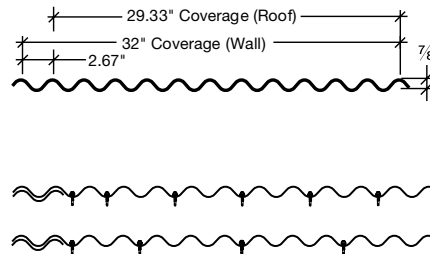

# PRODUCT INFORMATION

Metal Depots Rustic C Panel is the ultimate roofing panel for innovative builders who choose the beautifully weathered look of rusted steel. Designed to weather and naturally oxidize, Rustic C Panels provide a picturesque western look. The Rustic C Panel is recommended for installation in arid and semi-arid climates.

- **Applications:** Roof and Wall
- **Coverage Widths:** 32" wall, 29.33" roof
- **Rib Spacing:** 2.67" on center
- **Rib Height:** 7/8"
- **Minimum Slope:** 3:12
- **Panel Attachment:** Exposed Fastening System
- **Gauges:** 22 (standard)