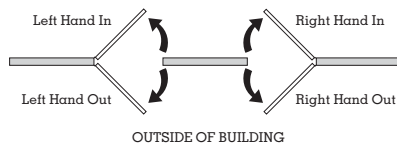

NOTE: Door only...frame and hardware not included

Commercial-Grade Frame Kits

NCI Metal Depots frame kits come with frame, threshold and assembly bolts. (The 6'0" x 7'0" width comes with astragal and head and foot bolts.) Our Premium Package includes weatherstrip with 6 1/4" and 8 1/4" as standard. (Weatherstrip is not included with 4 1/4".)

Premium Kits

DOOR SIZE	4 1/4" FRAME	6 1/4" FRAME	8 1/4" FRAME
3'0" x 7'0"	HW-9224	HW-9226	HW-9210
4'0" x 7'0"	HW-9254	HW-9291	HW-9211
6'0" x 7'0"	N/A	HW-9292	HW-9212

Economy Kits

DOOR SIZE	4 1/4" FRAME	6 1/4" FRAME	8 1/4" FRAME
3'0" x 6'8"	HW-9297	HW-9298	HW-9299

Agri-Line Door Packages

Package includes: Leaf, frame, threshold, hinges and lock-set. NOTE: For deadbolt, please provide door swing.

DOOR SIZE	DOOR TYPE	FRAME SIZE	PART #
3'0" x 6'8"	M	8 1/4" frame	HW-9293
3'0" x 6'8"	G	8 1/4" frame	HW-9294
3'0" x 6'8"	M	6 1/4" frame	HW-9295
3'0" x 6'8"	G	6 1/4" frame	HW-9296