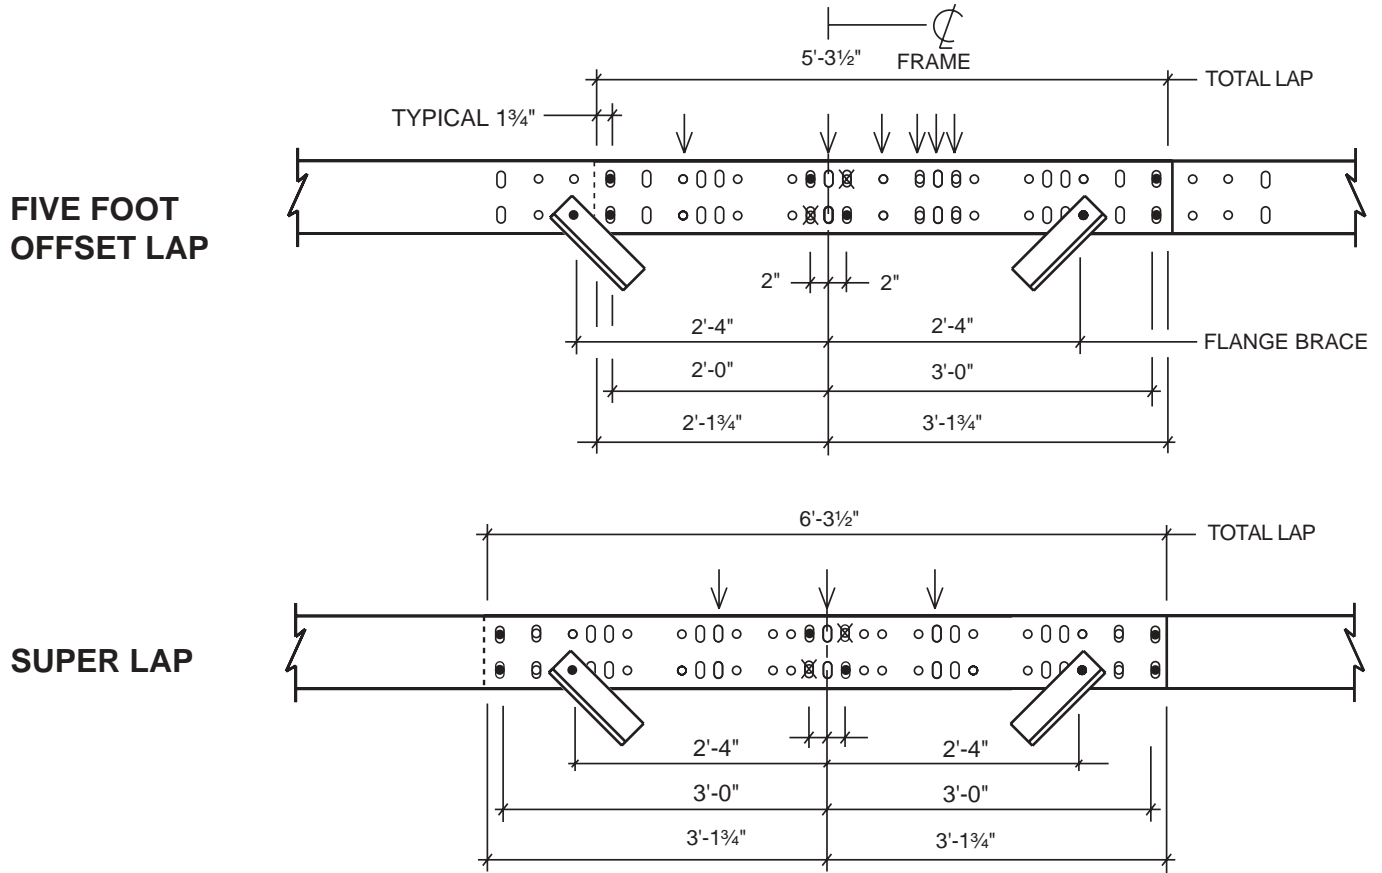

LAP PATTERNS FOR CEES AND ZEES

Pattern B

(All laps available in Pattern A plus 5' Offset and Super Lap)

LEGEND

- ○ Holes punched in purlin
- ● Bolted holes
- ⊗ ⊗ Holes not normally not bolted
- ↓ ↓ Holes that align but are not bolted